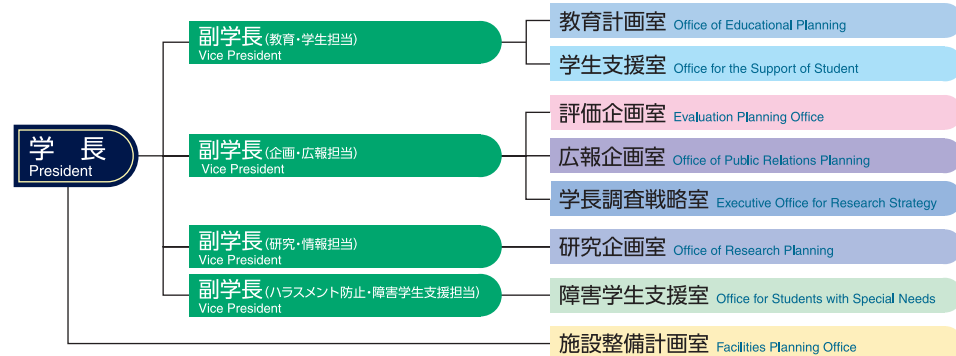

運営機構 Administrative Structure

学内運営組織 一室一 Administrative Organization -Office-

平成29年4月1日現在
As of April 1, 2017

研究院 Faculty

研究院は、平成24年4月に設置された、学長を研究院長とする全学の教員組織である。

研究院は人文科学系、自然科学系、生活環境科学系からなる。各学系に所属する教員は、各人の専門分野を生かして学部・大学院の教育研究を担当し、当該分野の教育研究の発展に寄与するとともに、学部・大学院の枠組みを超えて、多様化・高度化・学際化する人材養成の課題や研究の課題の克服に向けて、的確かつ柔軟に他の分野との連携・協力を推進する。

The Faculty is an organization of all Nara Women's University faculty members, which was established in April 2012. The president of the university serves as Dean of The Faculty.

The Faculty consists of three Divisions: The Division of Humanities and Social Sciences, The Division of Natural Sciences, and The Division of Human Life and Environmental Sciences. The Faculty members who belong to one of these three Divisions carry out, with their expert knowledge, the educational research programs of the undergraduate and the graduate schools, and contribute to the development of their fields of study. All The Faculty members also promote their mutual cooperation appropriately and flexibly, across administrative boundaries, in order to settle issues of human resource development and academic research that require increasingly more diverse, sophisticated, and interdisciplinary approaches.