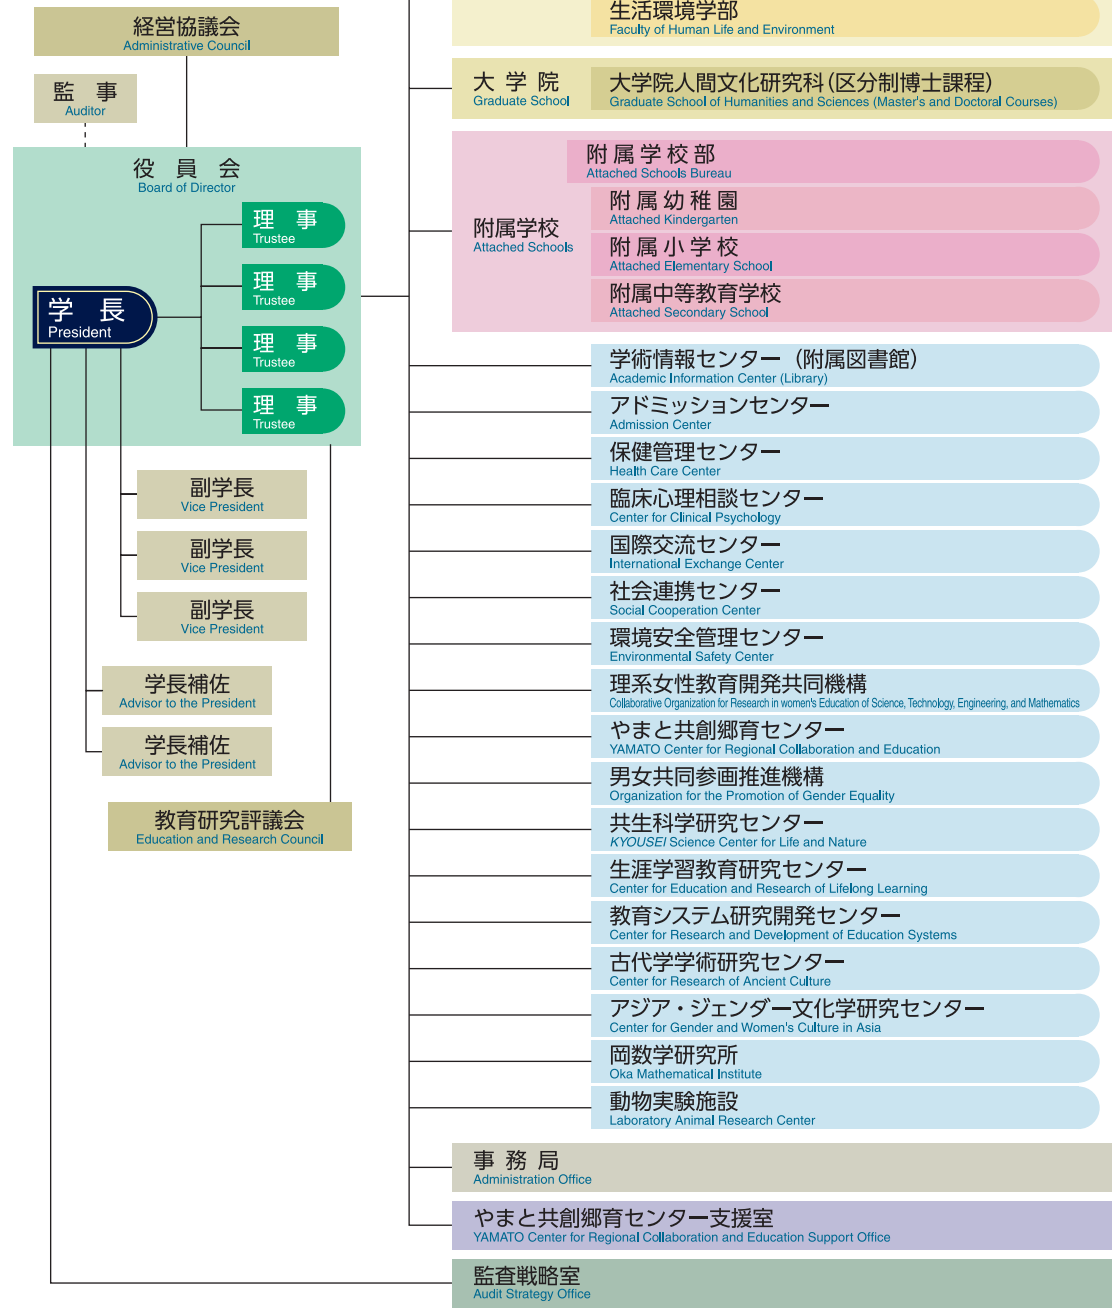

運営機構 Administrative Structure

学内運営組織 一室一 Administrative Organization -Office-

平成29年4月1日現在
As of April 1, 2017

研究院 Faculty

研究院は、平成24年4月に設置された、学長を研究院長とする全学の教員組織である。

研究院は人文科学系、自然科学系、生活環境科学系からなる。各学系に所属する教員は、各人の専門分野を生かして学部・大学院の教育研究を担当し、当該分野の教育研究の発展に寄与するとともに、学部・大学院の枠組みを超えて、多様化・高度化・学際化する人材養成の課題や研究の課題の克服に向けて、的確かつ柔軟に他の分野との連携・協力を推進する。

The Faculty is an organization of all Nara Women's University faculty members, which was established in April 2012. The president of the university serves as Dean of The Faculty.

The Faculty consists of three Divisions: The Division of Humanities and Social Sciences, The Division of Natural Sciences, and The Division of Human Life and Environmental Sciences. The Faculty members who belong to one of these three Divisions carry out, with their expert knowledge, the educational research programs of the undergraduate and the graduate schools, and contribute to the development of their fields of study. All The Faculty members also promote their mutual cooperation appropriately and flexibly, across administrative boundaries, in order to settle issues of human resource development and academic research that require increasingly more diverse, sophisticated, and interdisciplinary approaches.

学系 Division

人文科学系
Humanities and Social Sciences

自然科学系
Natural Sciences

生活環境科学系
Human Life and Environmental Sciences

領域 Research Group

人文社会学領域
History, Sociology and Geography
言語文化学領域
Language and Culture
人間科学領域
Human Sciences